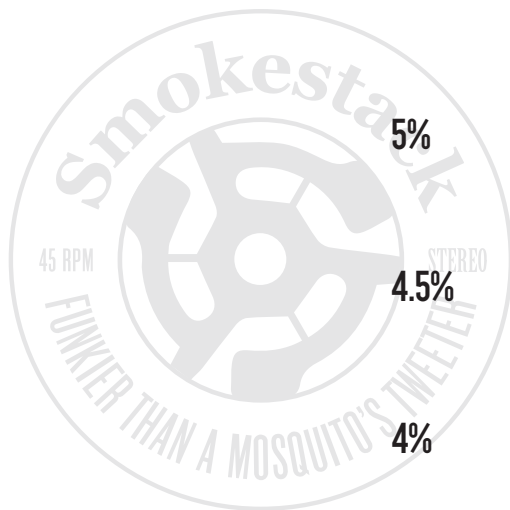

COLD ONES & BREWS

SOL <i>Pale Lager</i>	4.5%	4.20
HEINEKEN <i>Lager</i>	5%	4.20
QUILMES <i>Pale lager</i>	5%	4.30
ORCHARD THIEVES <i>English cider</i>	4.5%	4.40
OLD MOUT <i>Kiwi & Lime cider</i>	4%	4.40
ANCHOR <i>Porter</i>	5.6%	5.00
ANCHOR <i>Steam beer</i>	4.9%	4.50
BEAVERTOWN GAMMA RAY <i>American pale ale</i>	5.4%	5.00

COLD ONES & BREWS

BEAVERTOWN NECK OIL <i>Session IPA</i>	4.3%	5.00
BEAVERTOWN LUPULOID <i>IPA</i>	6.7%	5.80
KONA BIG WAVE <i>Golden ale</i>	4.4%	5.00
KONA HANA LEI <i>Tropical IPA</i>	4.5%	5.50
MAGIC ROCK GRAPEFRUIT HIGHWIRE <i>Grapefruit pale ale</i>	5.5%	5.00
MAGIC ROCK DANCING BIER <i>Craft Lager</i>	4.5%	4.50
VANDESTREEK PLAYGROUND <i>Alcohol Free IPA</i>	0.5%	4.80