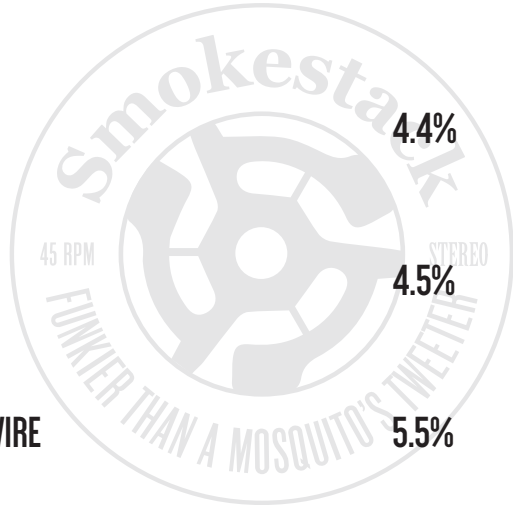

COLD ONES & BREWS

SOL <i>Pale Lager</i>	4.5%	4.20
HEINEKEN <i>Lager</i>	5%	4.20
QUILMES <i>Pale lager</i>	5%	4.30
ORCHARD THIEVES <i>English cider</i>	4.5%	4.40
OLD MOUT <i>Kiwi & Lime cider</i>	4%	4.40
ANCHOR <i>Porter</i>	5.6%	5.00
ANCHOR <i>Steam beer</i>	4.9%	4.50
BEAVERTOWN GAMMA RAY <i>American pale ale</i>	5.4%	5.00

COLD ONES & BREWS

BEAVERTOWN NECK OIL <i>Session IPA</i>	4.3%	5.00
BEAVERTOWN LUPULOID <i>IPA</i>	6.7%	5.80
KONA BIG WAVE <i>Golden ale</i>	4.4%	5.00
KONA HANA LEI <i>Tropical IPA</i>	4.5%	5.50
MAGIC ROCK GRAPEFRUIT HIGHWIRE <i>Grapefruit pale ale</i>	5.5%	5.00
MAGIC ROCK DANCING BIER <i>Craft Lager</i>	4.5%	4.50
VANDESTREEK PLAYGROUND <i>Alcohol Free IPA</i>	0.5%	4.80